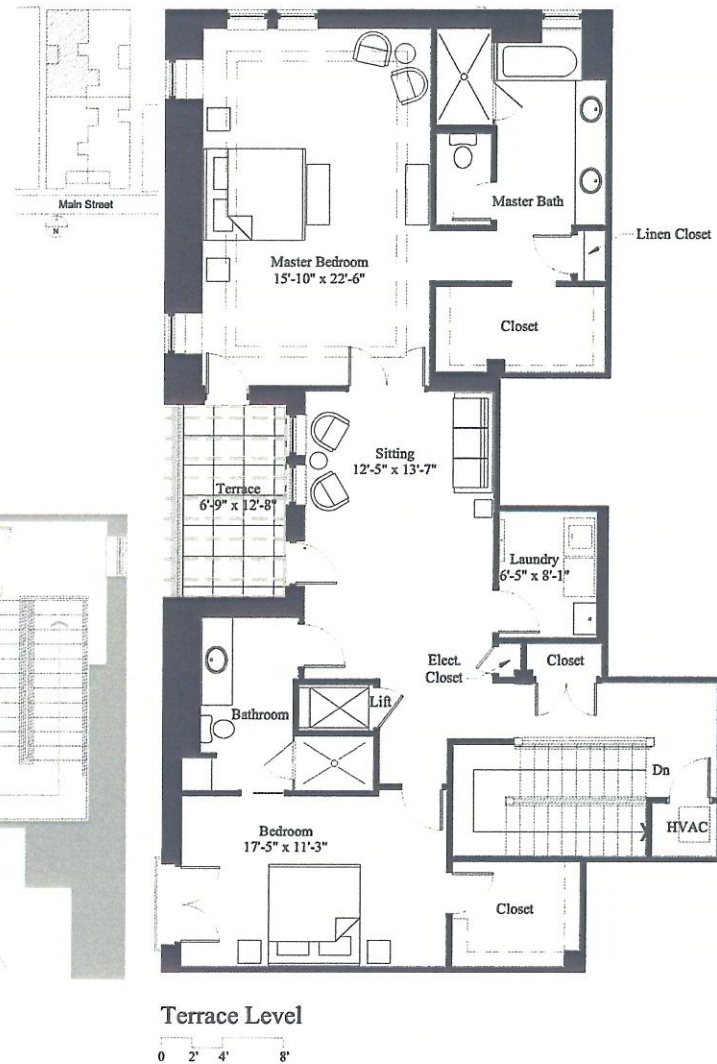

The Renaissance

Penthouse Condominiums

The Michelangelo

3 Bedroom, 3 Bath
3,511 S.F. - Interior Space
86 S.F. - Terrace

Features And Amenities

- Private terrace
- Grand Entry Foyer w/ columns
- Wood flooring throughout first floor
- Upgraded carpet in bedrooms and second floor
- Porcelain tile floors in bathrooms
- Solid surface countertops w/ undermount sinks
- Washer/dryer hookup
- Individually controlled heating and cooling system
- Architect series windows
- Foyer
- Granite tile floor
- Crown molding
- Living room
- Wood flooring
- Fire place w/ limestone hearth
- Built-ins
- Raised ceiling
- Crown molding
- Kitchen
- Porcelain tile floor
- Raised ceiling
- Crown molding
- Granite countertops with backsplash
- Upgraded stainless steel appliances
- Study
- Wood Flooring
- Crown molding
- Built-in casework w/ granite counter top
- Master Bedroom
- Upgraded carpet
- Raised ceiling
- Crown molding
- Master Bath
- Porcelain tile floor
- Faux marble countertops with undermount sink
- Jacuzzi tub and
- Walk-in shower stall