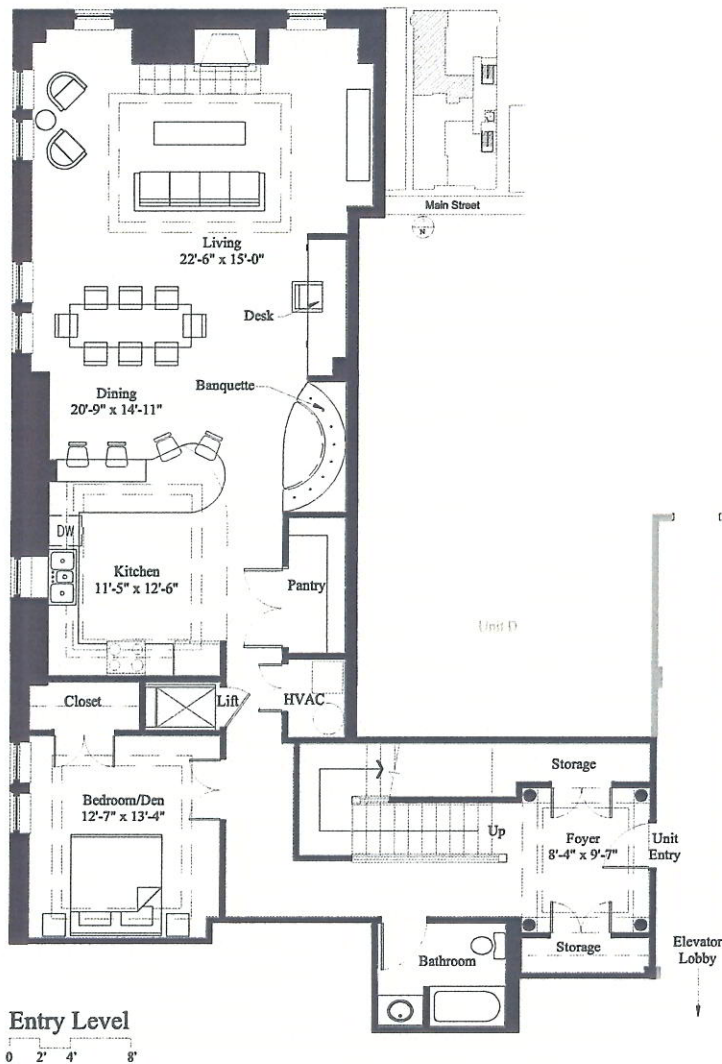

The Renaissance

Penthouse Condominiums

The Michelangelo

3 Bedroom, 3 Bath
3,511 S.F. - Interior Space
86 S.F. - Terrace

Features And Amenities

- Private terrace
- Grand Entry Foyer w/ columns
- Wood flooring throughout first floor
- Upgraded carpet in bedrooms and second floor
- Porcelain tile floors in bathrooms
- Solid surface countertops w/ undermount sinks
- Washer/dryer hookup
- Individually controlled heating and cooling system
- Architect series windows
- Foyer
- Granite tile floor
- Crown molding
- Living room
- Wood flooring
- Fire place w/ limestone hearth
- Built-ins
- Raised ceiling
- Crown molding
- Kitchen
- Porcelain tile floor
- Raised ceiling
- Crown molding
- Granite countertops with backsplash
- Upgraded stainless steel appliances
- Study
- Wood Flooring
- Crown molding
- Built-in casework w/ granite counter top
- Master Bedroom
- Upgraded carpet
- Raised ceiling
- Crown molding
- Master Bath
- Porcelain tile floor
- Faux marble countertops with undermount sink
- Jacuzzi tub and
- Walk-in shower stall